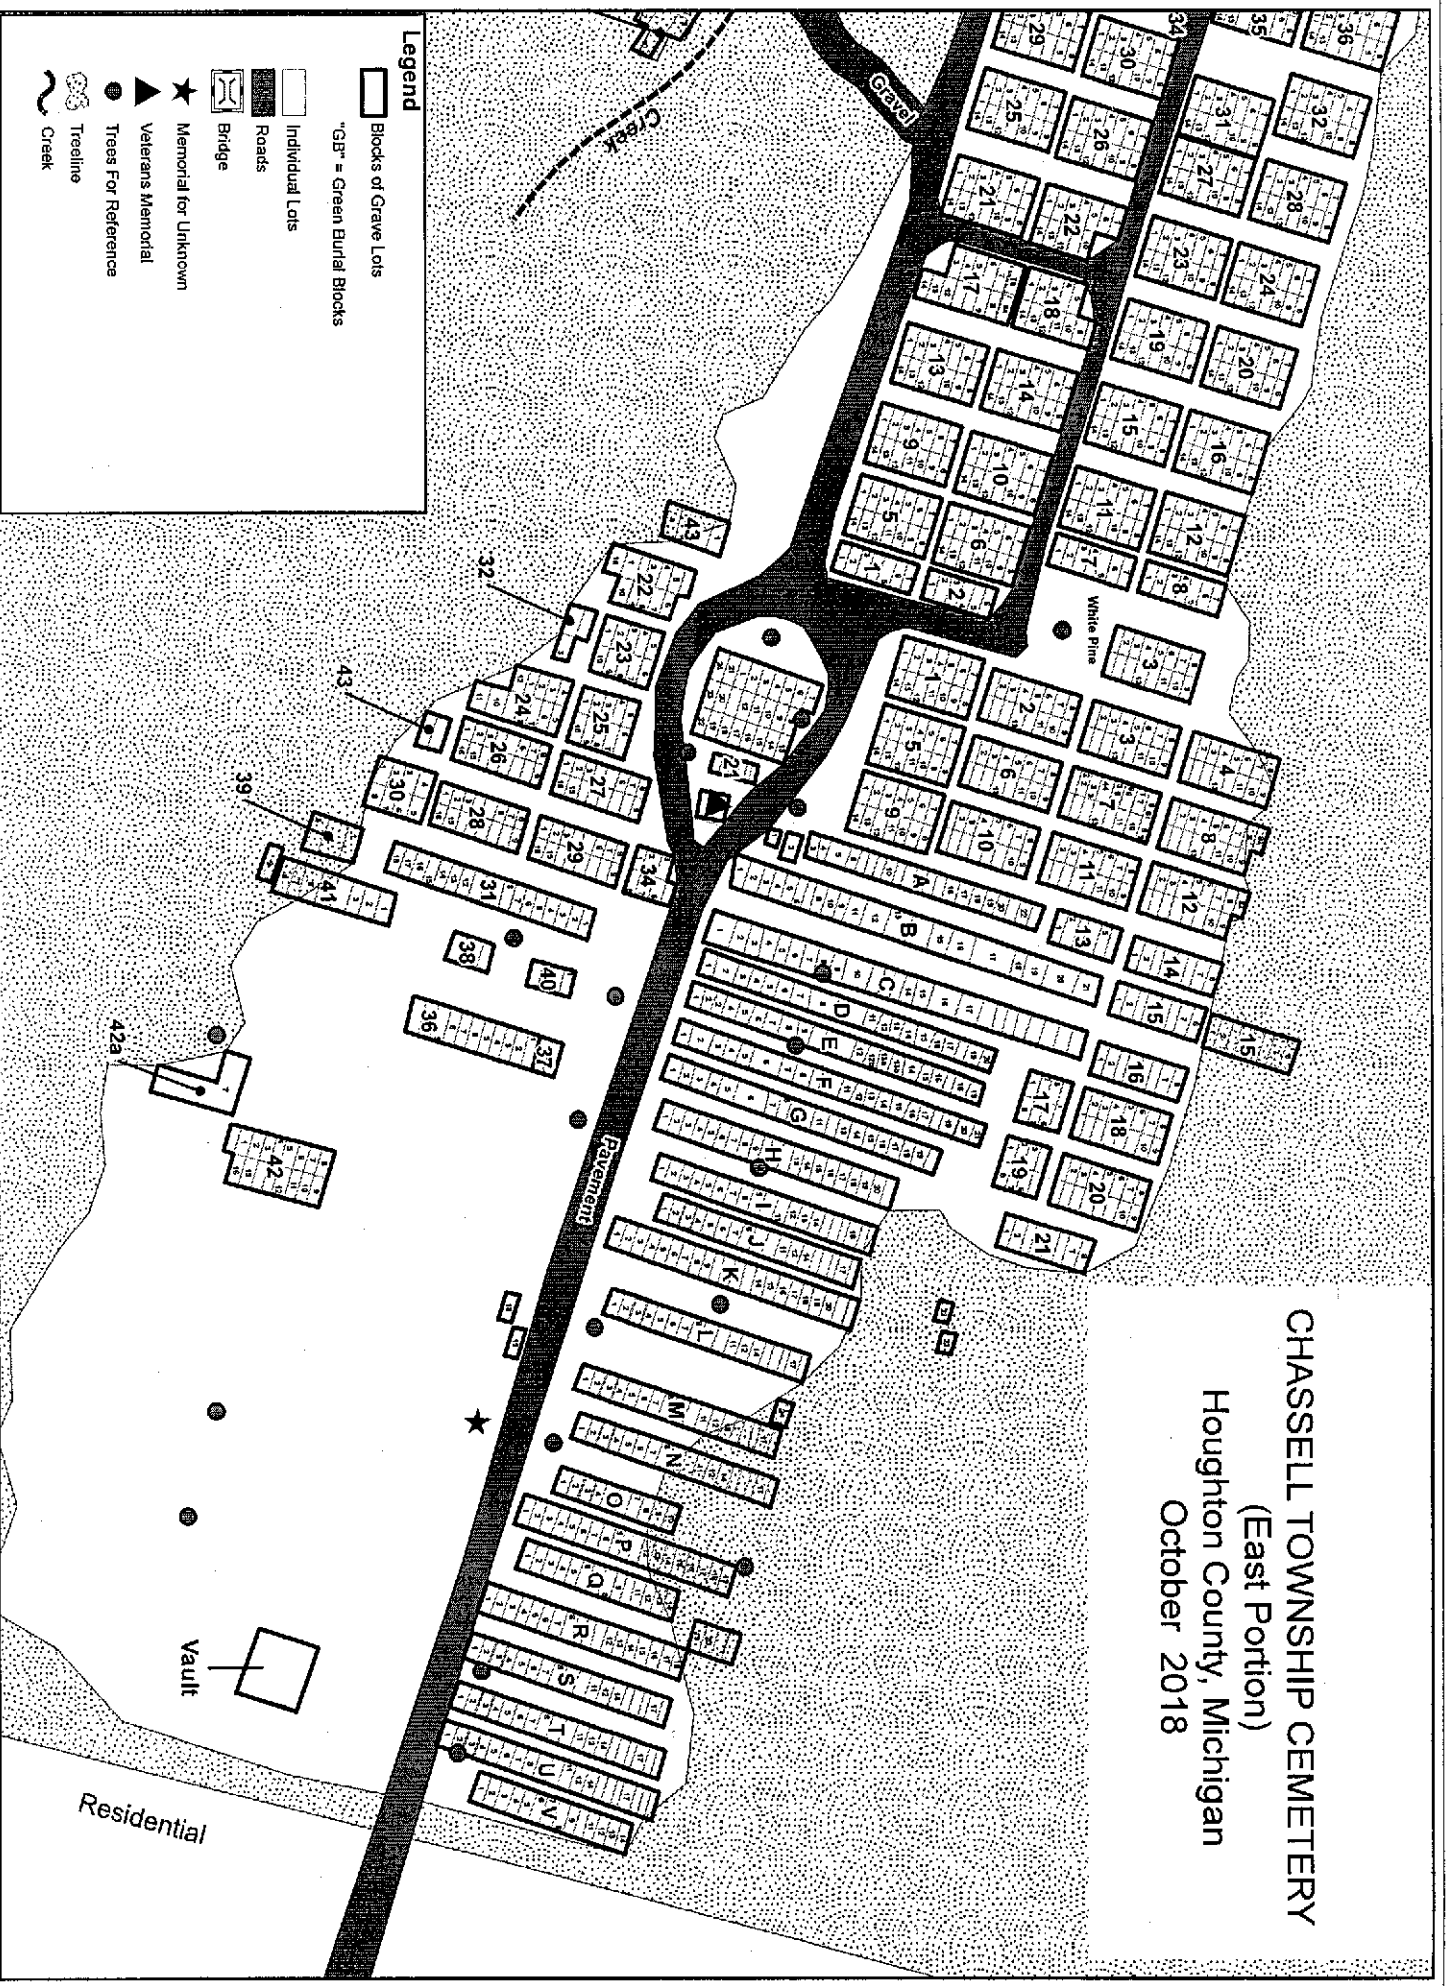

CHASSELL TOWNSHIP CEMETERY
(East Portion)
Houghton County, Michigan
October 2018

Legend

- Blocks of Grave Lots
- Individual Lots
- Roads
- Bridges
- Memorial for Unknown
- Veterans Memorial
- Trees For Reference
- Treeline
- Creek

GB = Green Burial Blocks