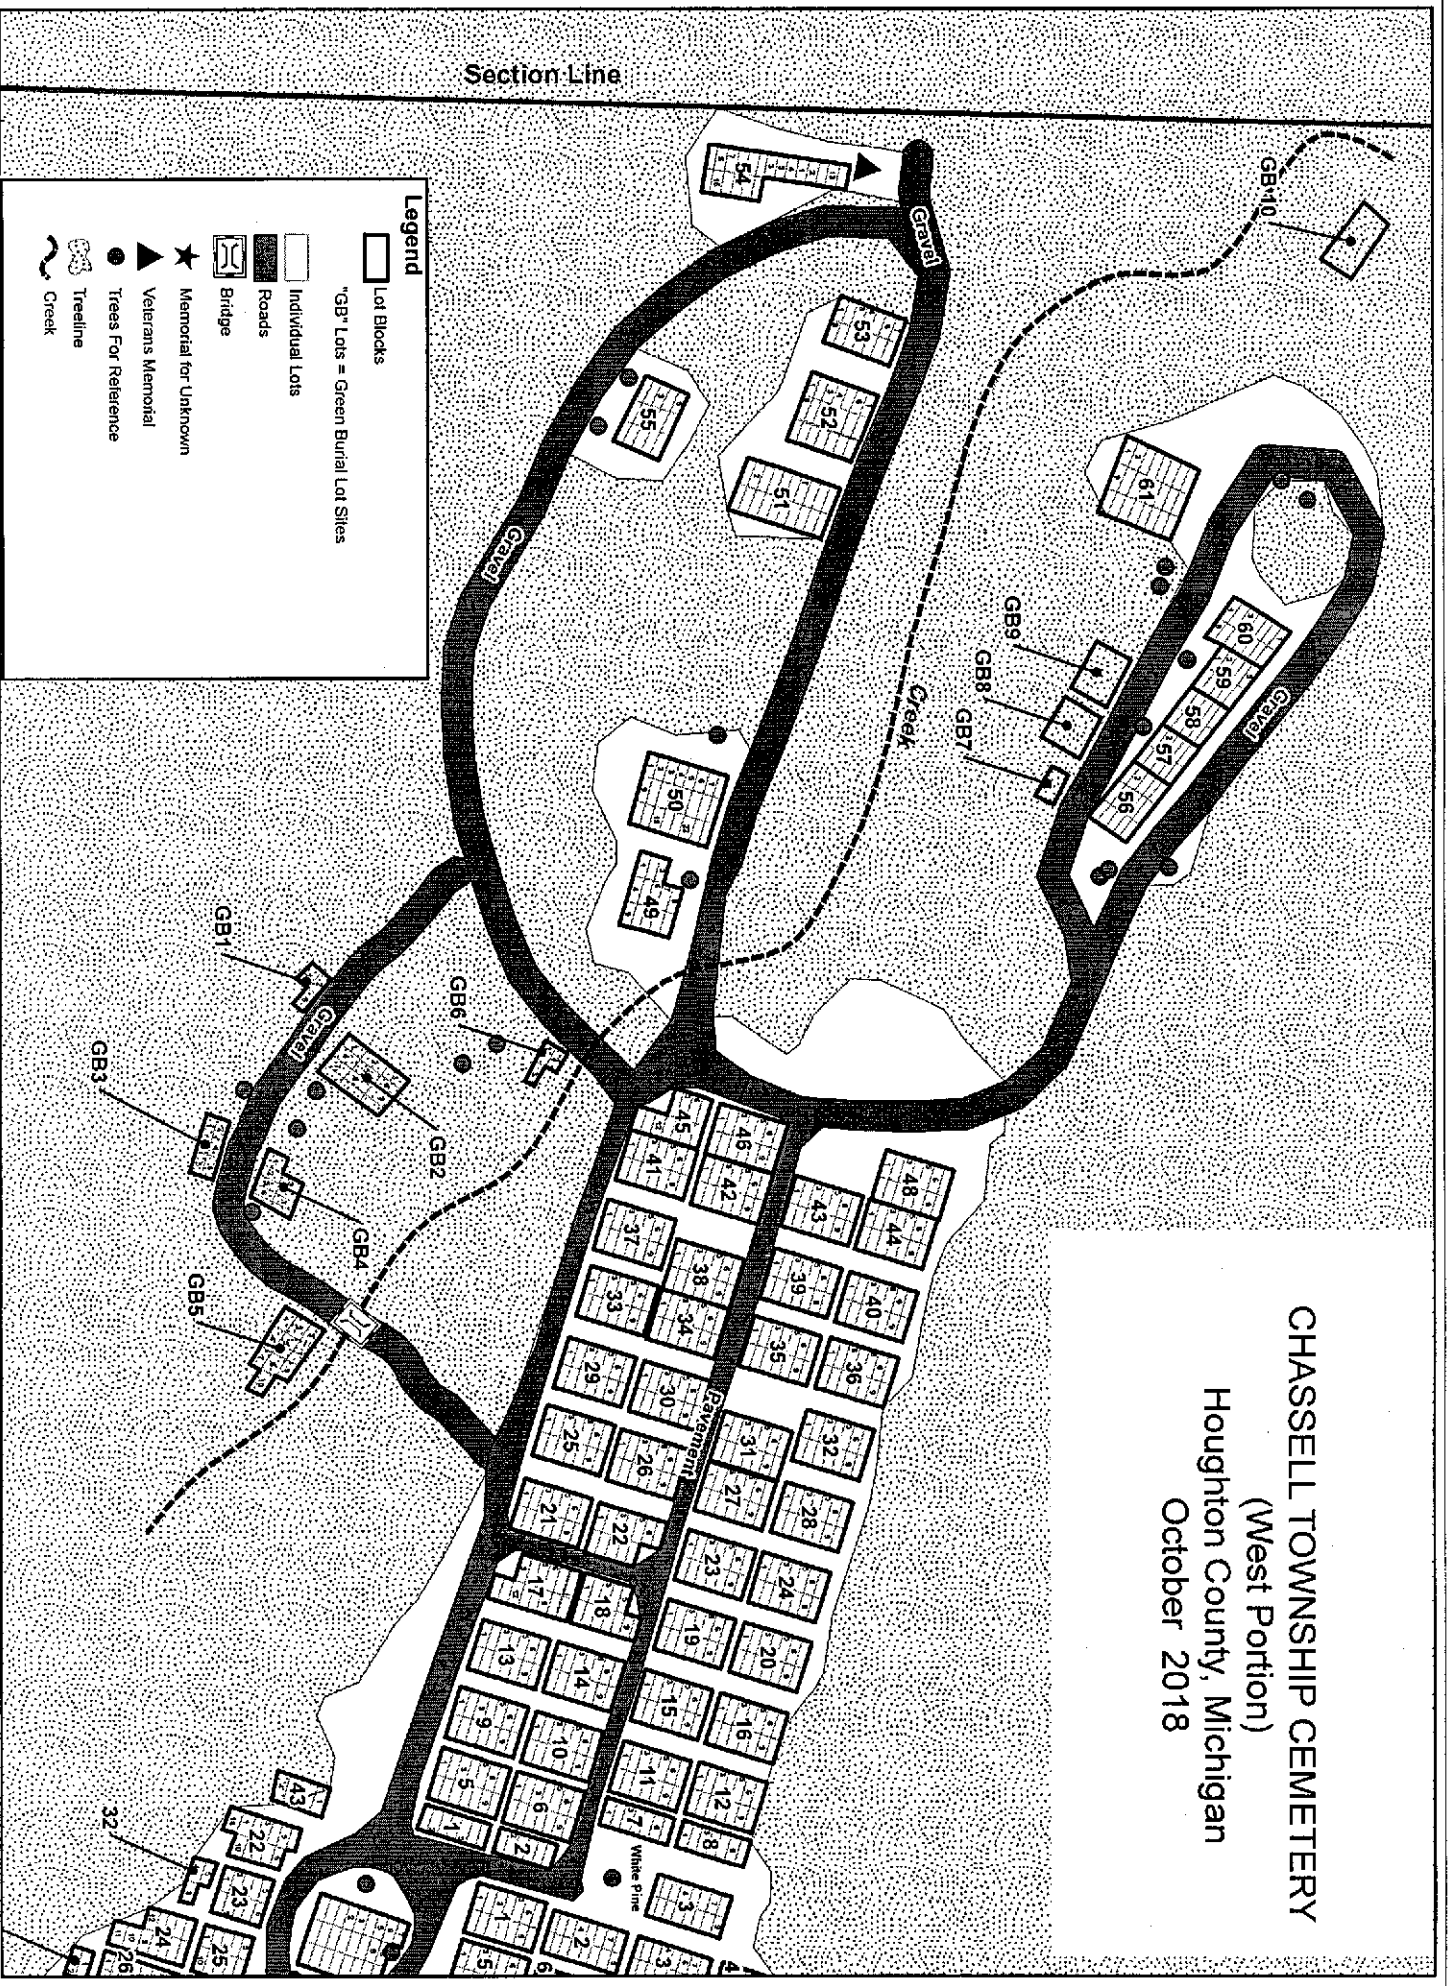

CHASSELL TOWNSHIP CEMETERY  
 (West Portion)  
 Houghton County, Michigan  
 October 2018

Section Line

Legend

- Lot Blocks
- "GB" Lots = Green Burial Lot Sites
- Individual Lots
- Roads
- Bridge
- Memorial for Unknown
- Veterans Memorial
- Trees For Reference
- Treeline
- Creek

This map was prepared by a professional land surveyor in accordance with the Michigan Surveying Act, Public Act 287 of 1978, and the Michigan Professional Land Surveyors Act, Public Act 288 of 1978. The map is based on a field survey conducted on 10/15/18. The map is not to be used for any other purpose without the written consent of Green Timber Consulting Foresters, Inc.