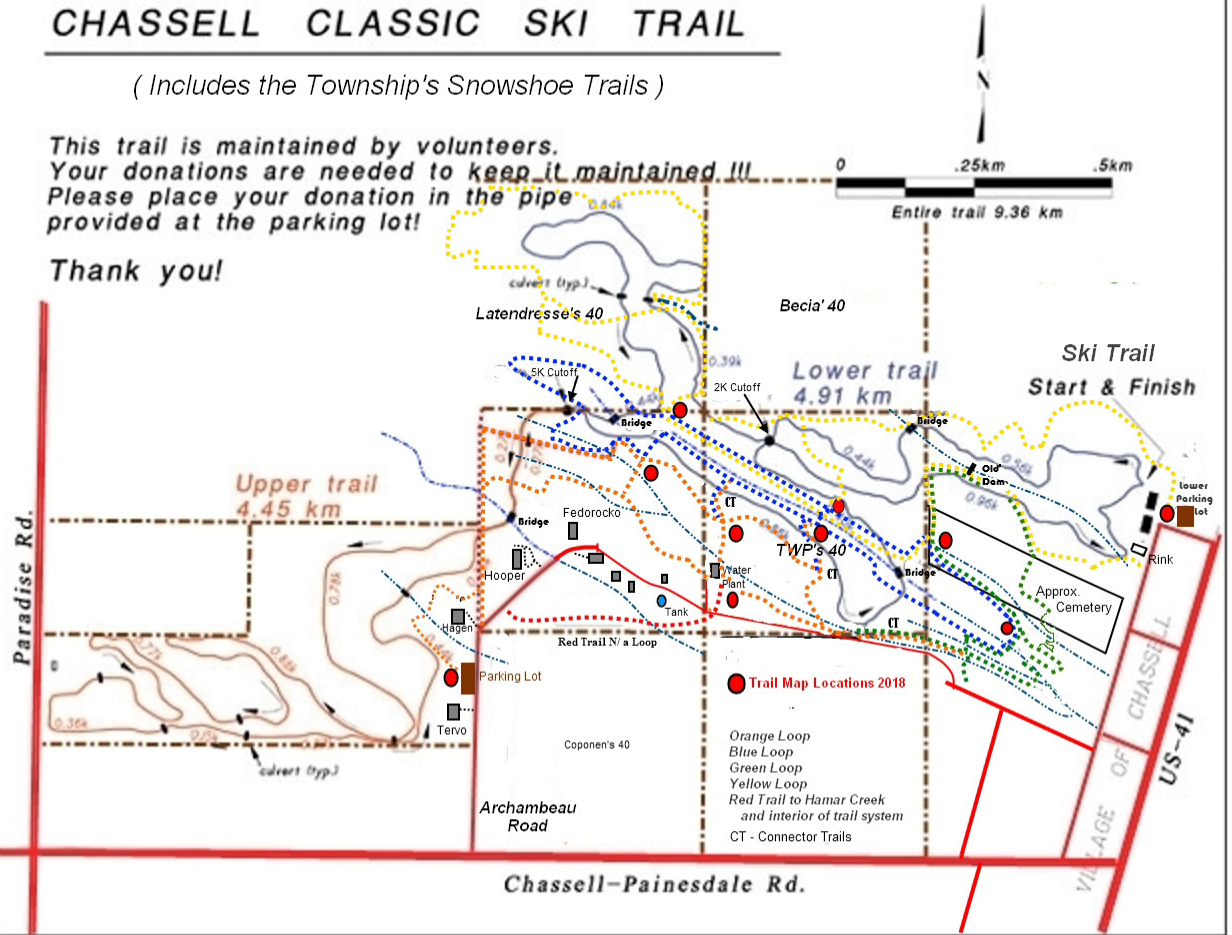

CHASSELL CLASSIC SKI TRAIL

(Includes the Township's Snowshoe Trails)

This trail is maintained by volunteers.
Your donations are needed to **keep it maintained !!!**
Please place your donation in the pipe
provided at the parking lot!

Thank you!

● Trail Map Locations 2018

- Orange Loop
- Blue Loop
- Green Loop
- Yellow Loop
- Red Trail to Hamar Creek and interior of trail system
- CT - Connector Trails