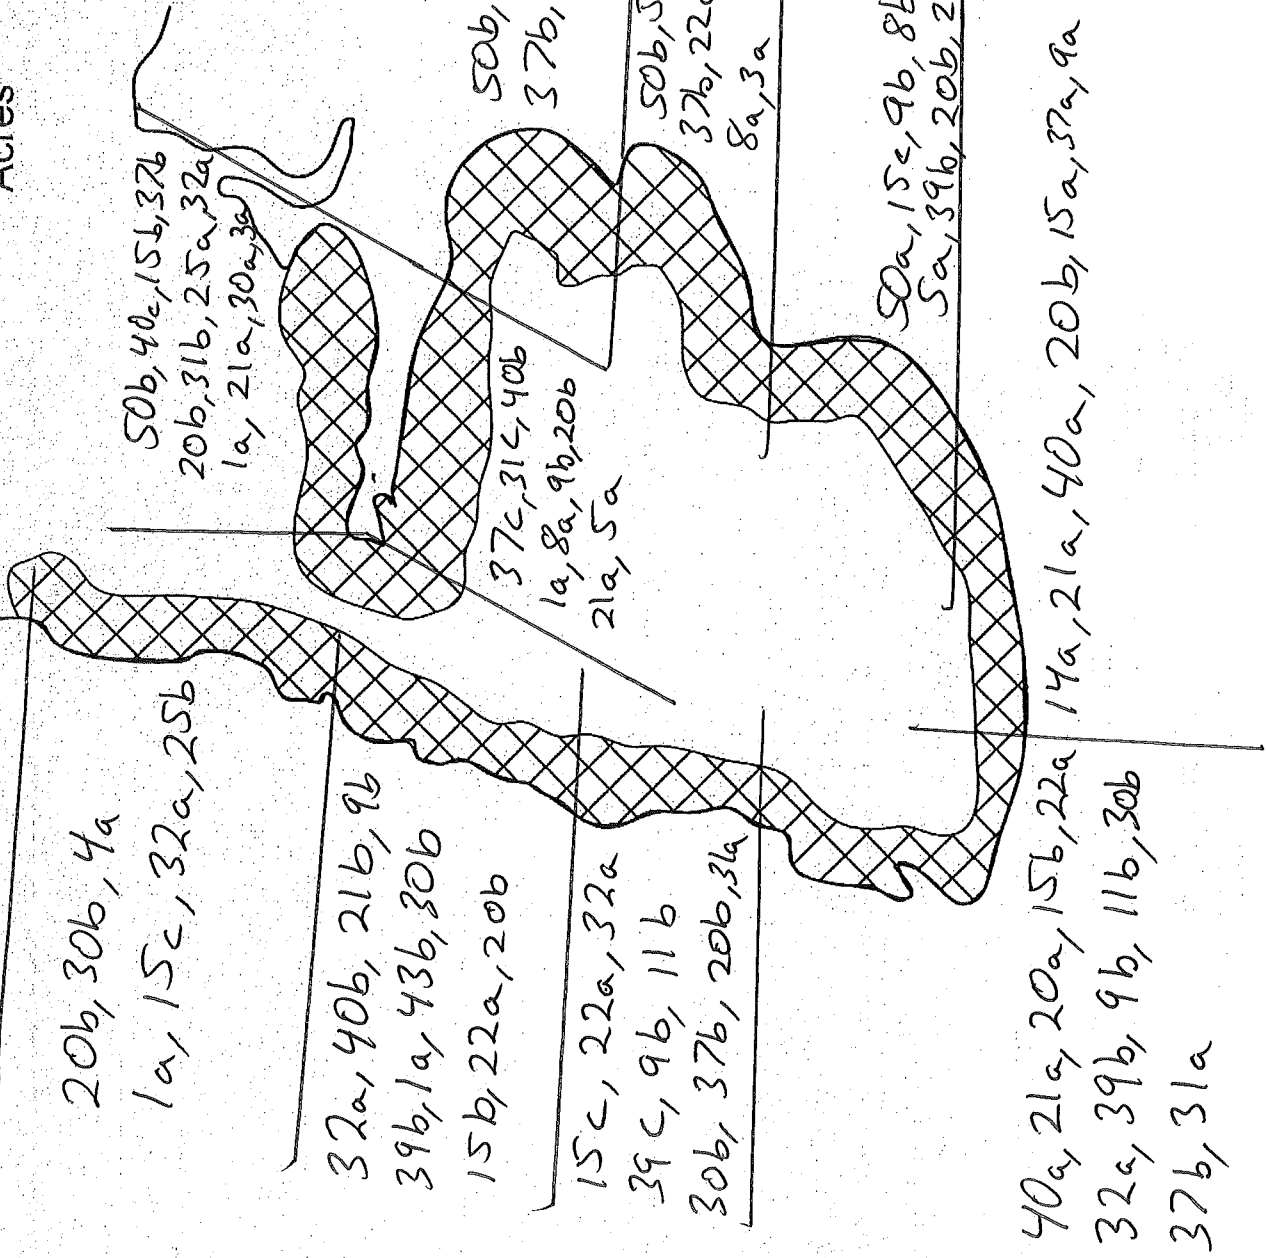

Permit # 2082

Jason - Sunny 73° - H₂O 77°

8-11-16

Exotic Treatment Area = 307

Acres

Vasey = #50

N

4 Miles

PIKE BAY
~450 Surface Acres (as shown)
Houghton County
Chassell Township

Explanation of DEQ-Format Lake Vegetation Maps and Summary Sheets

The maps are in a standard format as required by the Michigan Department of Environment Quality (DEQ). The maps divide the parts of the lake capable of growing aquatic plants into subareas and record the cover of each aquatic plant species found in each area. Vegetation summary sheets summarize the information from the maps in a form that the DEQ uses to make decisions about permits.

Notations on the map are interpreted as follows:

Number (= plant species) Letter (=approximate cover of this plant)

For Example:

“1b” indicates plant species #1 at a density of b

Species are usually numbered according to a standardized numbering system (at right). We often reproduce the species number key and species name abbreviations on the map itself. The cover codes a, b, c and d are used to describe the approximate coverage of each plant within the map area, as described in the following table.

Cover Code	Approximate Cover Range
a	1-2%
b	3-20%
c	21-60%
d	61-100%

Thus the example “1b” refers to Eurasian watermilfoil covering between 3 and 20 percent of the area of the lake in which this code appears.